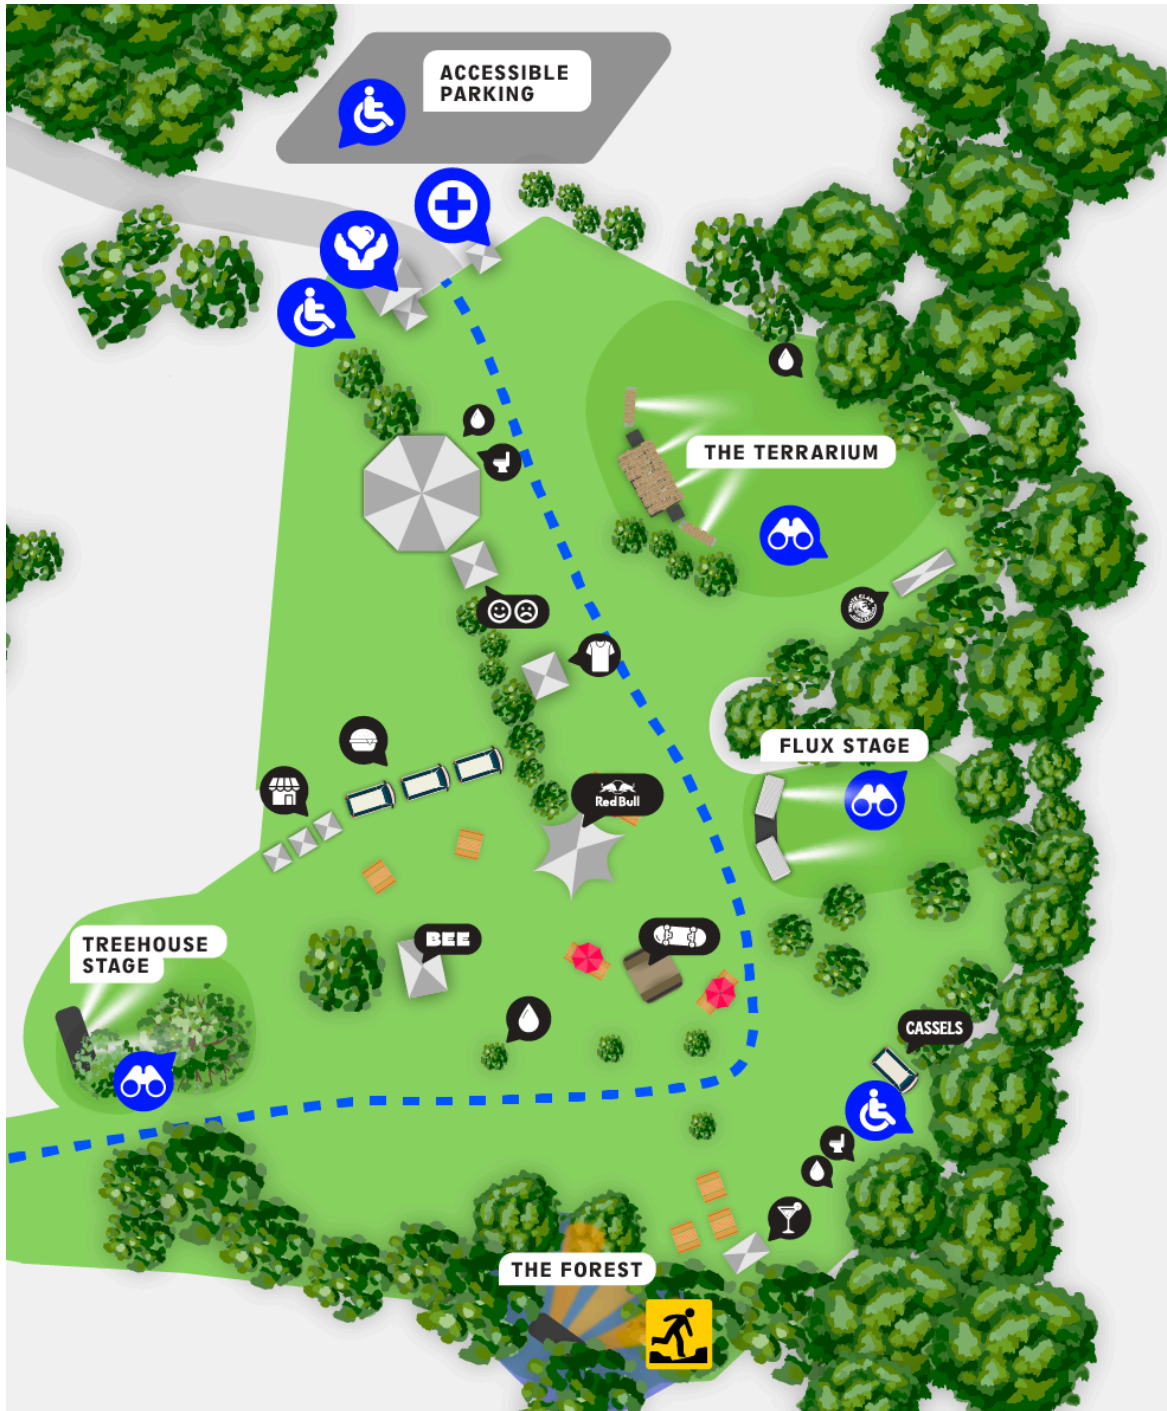

ACCESS MAP

- TOILETS
- VIEWING PLATFORM
- WELFARE & CUSTOMER CARE
- FIRST AID
- UNEVEN SURFACE

WALKING TIMES

ACCESSIBLE PARKING	---->	WELFARE + KAITIAKI TENT	1 MINUTE
WELFARE	----->	MAINSTAGE	30 SECONDS
WELFARE	----->	FLUX STAGE	1 MINUTE
WELFARE	----->	TREEHOUSE	2 MINUTE
WELFARE	----->	FOREST STAGE	4 MINUTE
FOREST	----->	FOOD + MARKET	3 MINUTE
FLUX STAGE	----->	FOOD + MARKET	1 MINUTE
TREEHOUSE	----->	ADDITIONAL TOILETS	1 MINUTE (NEAR FOREST)
FLUX	----->	ADDITIONAL TOILETS	30 SECONDS

- TOILETS
- FIRST AID
- LOCAL MARKET
- BEE BAR
- WATER
- MERCH
- SKATE RAMP
- REDBULL BAR
- ACCESSIBLE AREAS
- FOOD VENDORS
- WHITE CLAW BAR
- THE LODGE BAR
- CUSTOMER CARE
- CASSELS BEER BUS
- COCKTAIL BAR
- KNOW YOUR STUFF